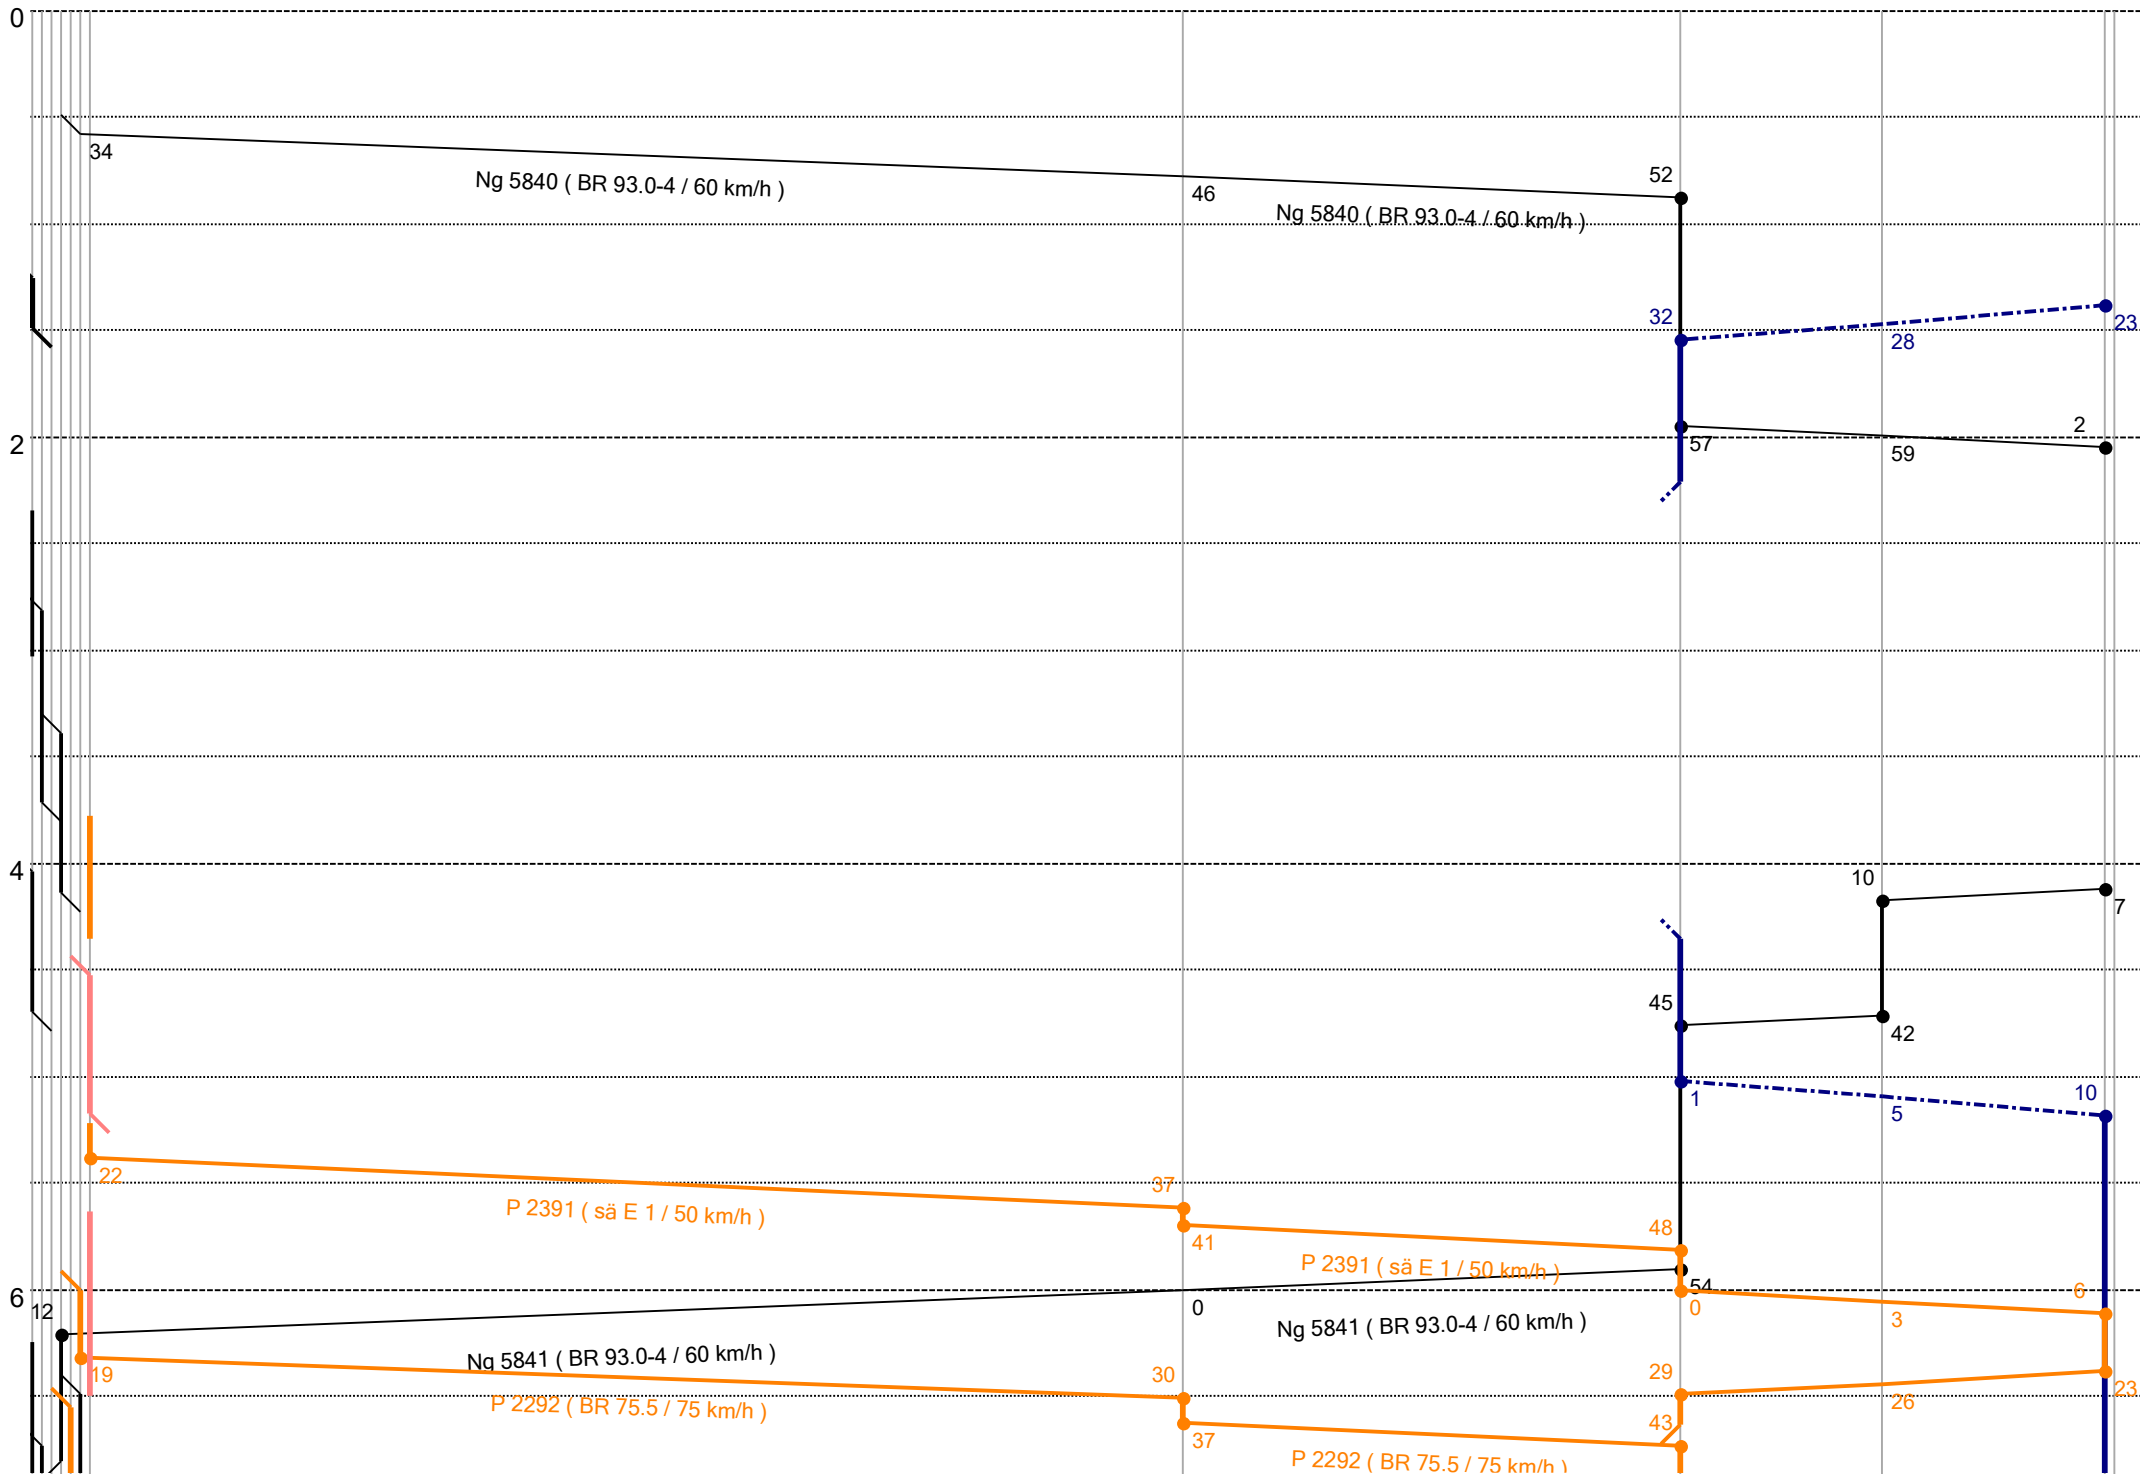

FIH

SEM

WAL

AKH

FW

FIH

SEM

WAL

AKH

FW

FIH

SEM

WAL

AKH

FW

FIH

SEM

WAL

AKH

FW

18

20

22

24

P 2297 (BR 75.5 / 75 km/h)

P 2298 (BR 75.5 / 75 km/h)

Ng 5845 (BR 93.0-4 / 60 km/h)

P 2297 (BR 75.5 / 75 km/h)

P 2298 (BR 75.5 / 75 km/h)

Ng 5845 (BR 93.0-4 / 60 km/h)