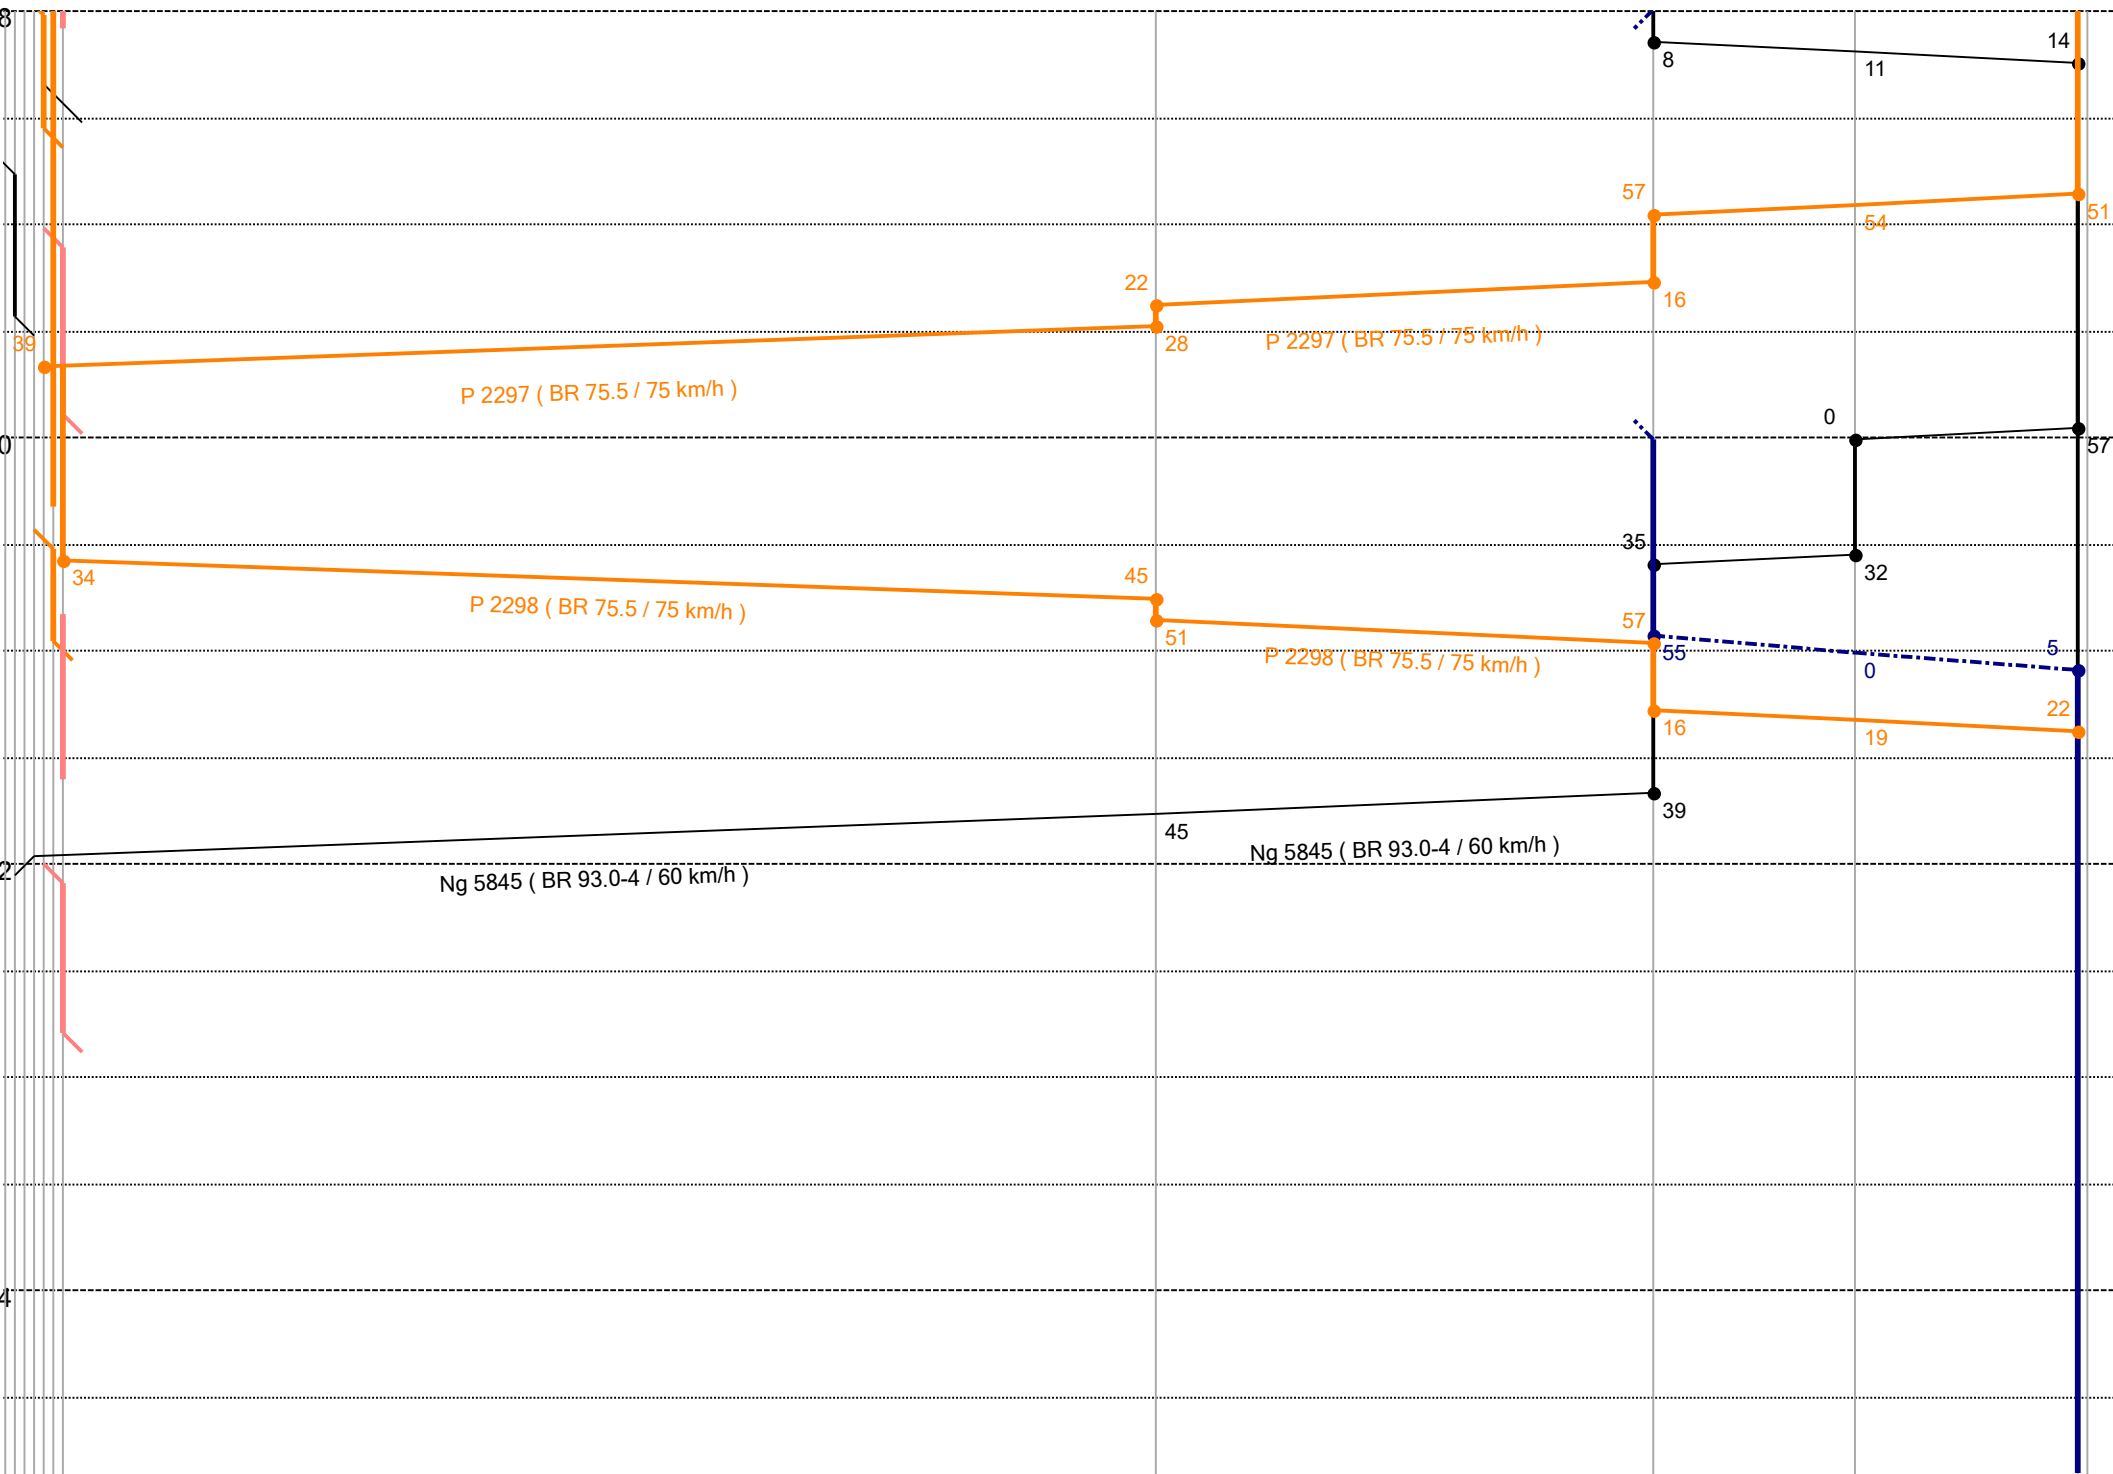

SEM

WAL

AKH

FW

18

20

22

24

P 2297 (BR 75.5 / 75 km/h)

P 2298 (BR 75.5 / 75 km/h)

Ng 5845 (BR 93.0-4 / 60 km/h)

P 2297 (BR 75.5 / 75 km/h)

P 2298 (BR 75.5 / 75 km/h)

Ng 5845 (BR 93.0-4 / 60 km/h)