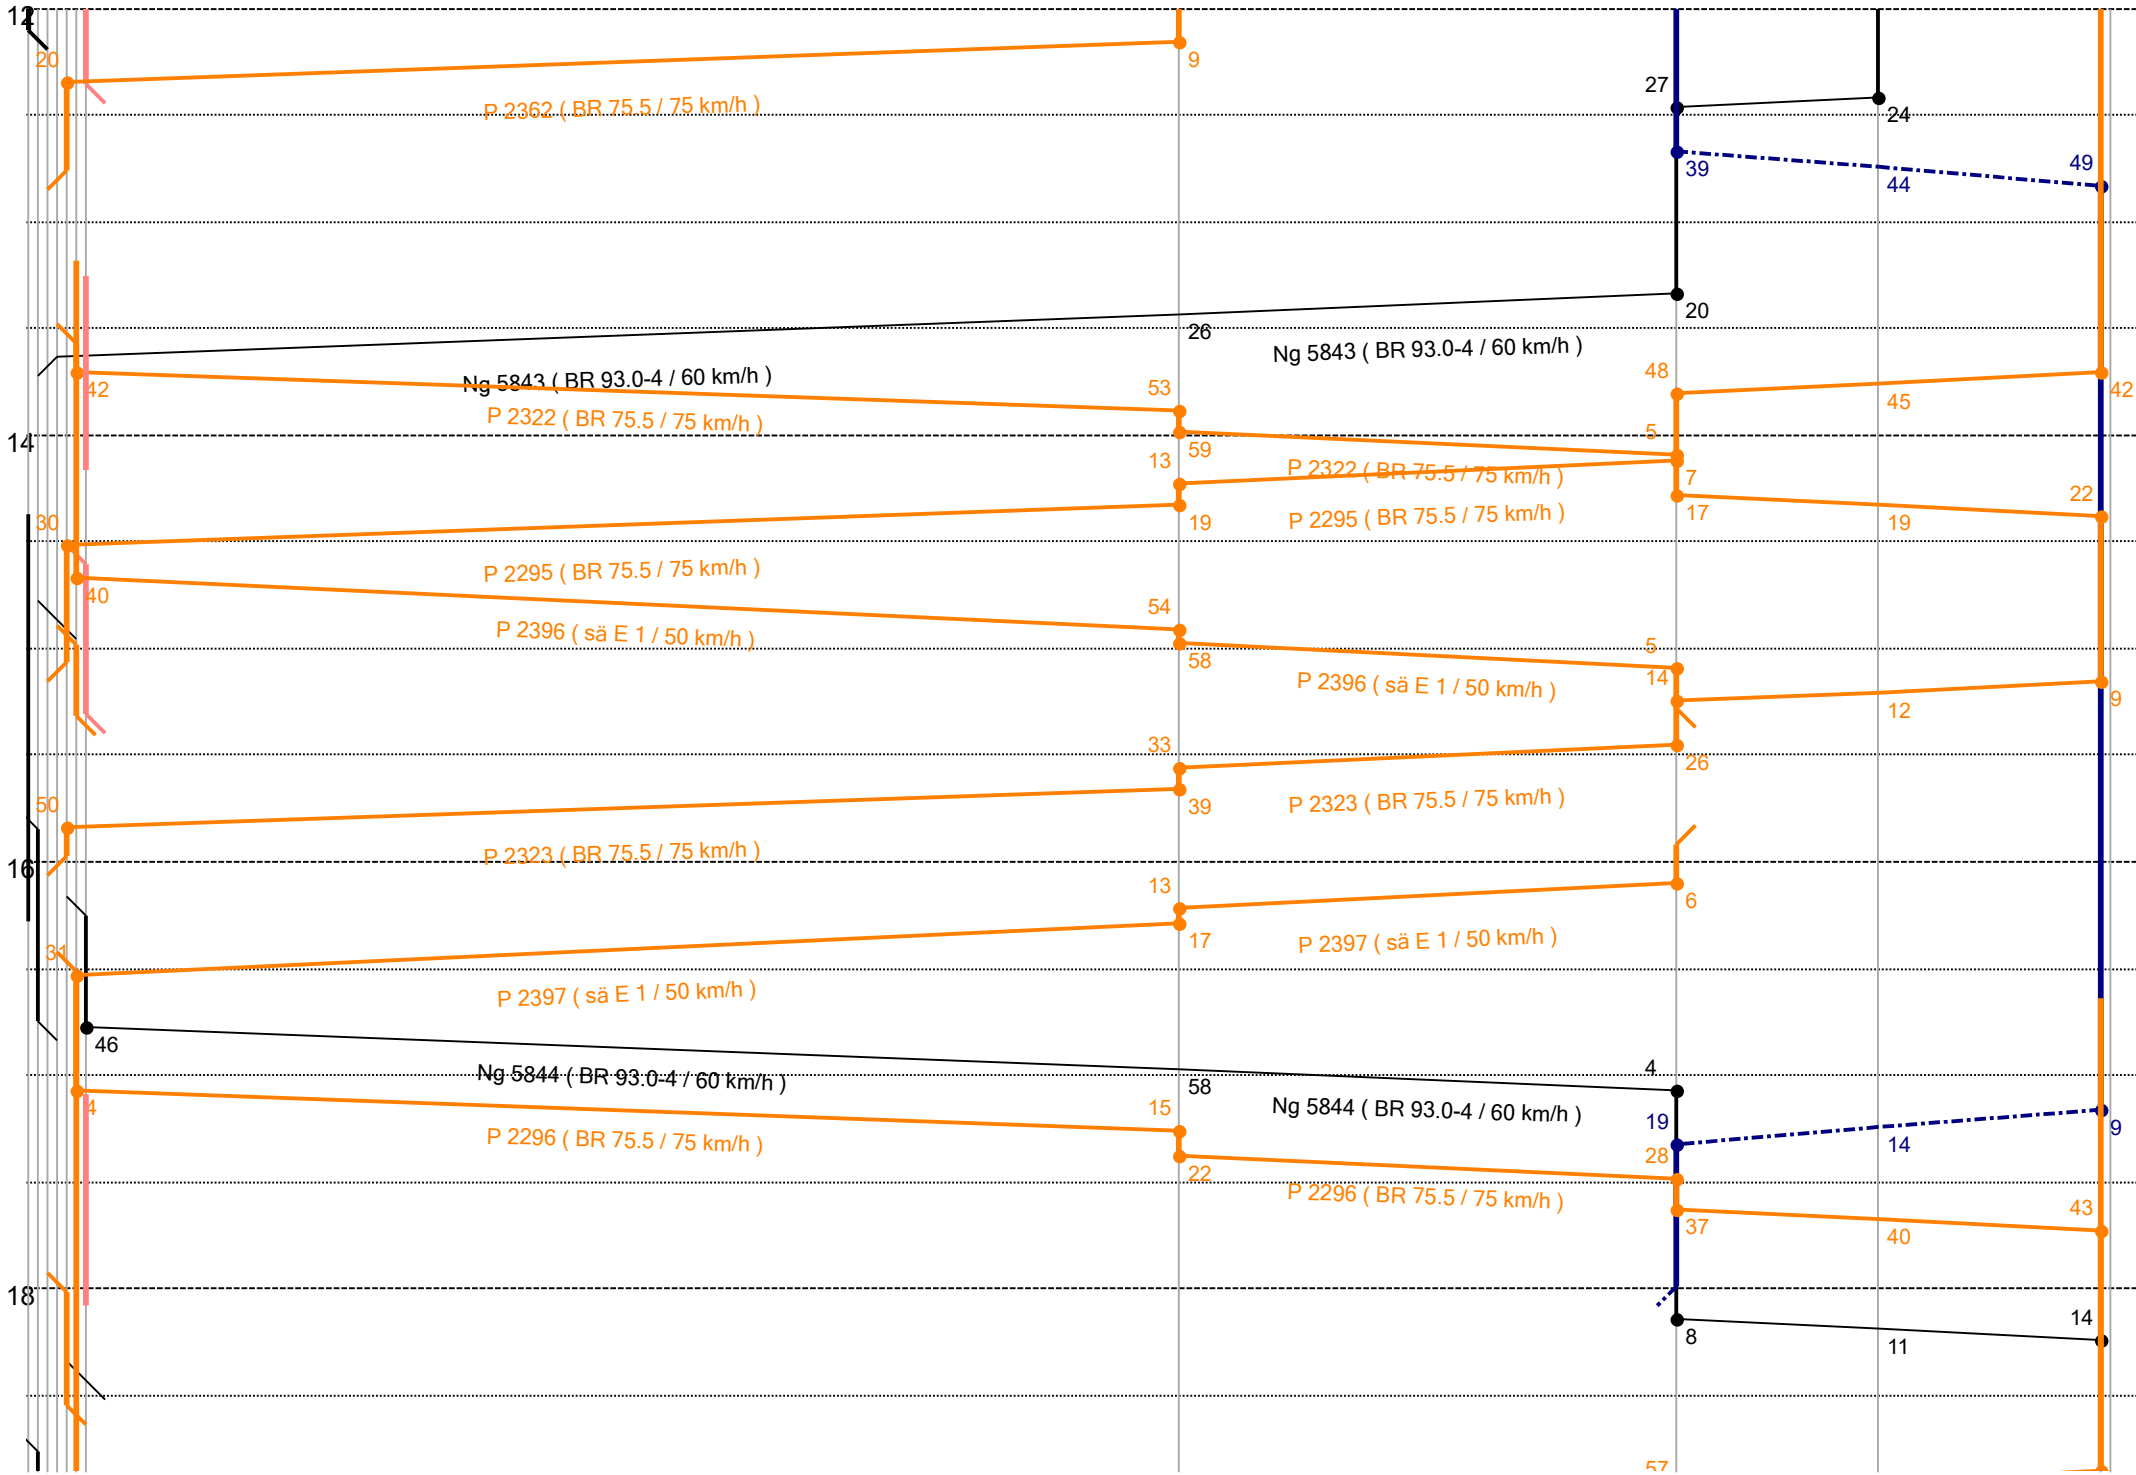

AKH

FW

FIH

SEM

WAL

AKH

FW

FIH

SEM

WAL

AKH

FW

18

20

22

24

P 2297 (BR 75.5 / 75 km/h)

P 2298 (BR 75.5 / 75 km/h)

Ng 5845 (BR 93.0-4 / 60 km/h)

P 2297 (BR 75.5 / 75 km/h)

P 2298 (BR 75.5 / 75 km/h)

Ng 5845 (BR 93.0-4 / 60 km/h)