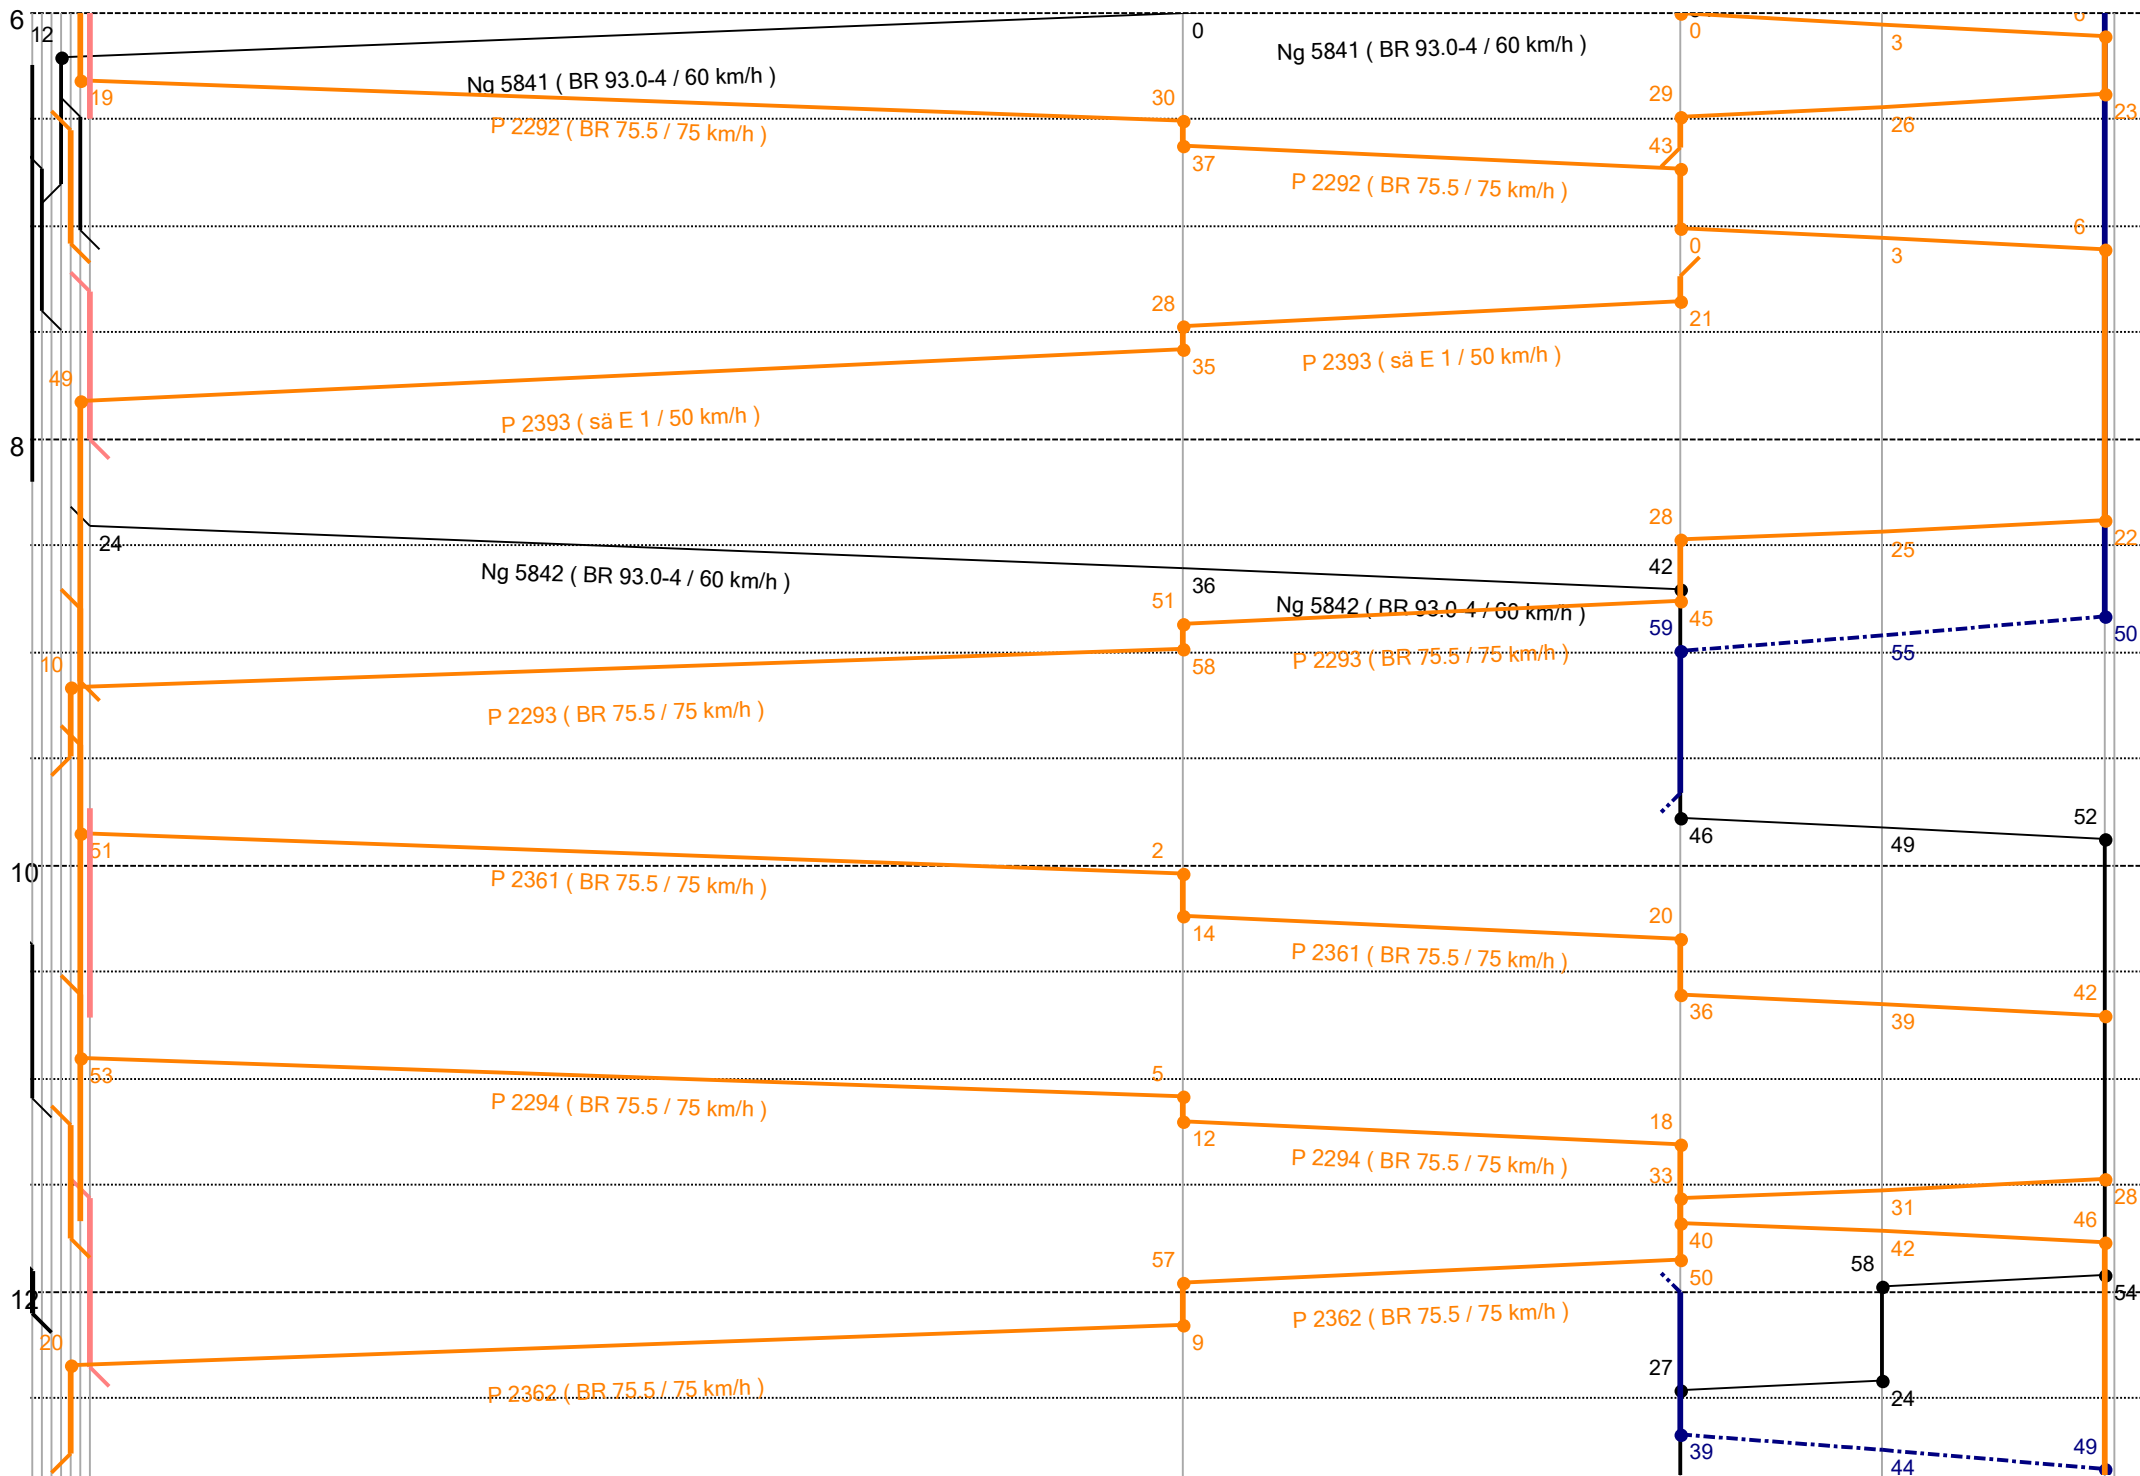

FIH

SEM

WAL

AKH

FW

FIH

SEM

WAL

AKH

FW

FIH

SEM

WAL

AKH

FW

FIH

SEM

WAL

AKH

FW

18

20

22

24

P 2297 (BR 75.5 / 75 km/h)

P 2298 (BR 75.5 / 75 km/h)

Ng 5845 (BR 93.0-4 / 60 km/h)

P 2297 (BR 75.5 / 75 km/h)

P 2298 (BR 75.5 / 75 km/h)

Ng 5845 (BR 93.0-4 / 60 km/h)